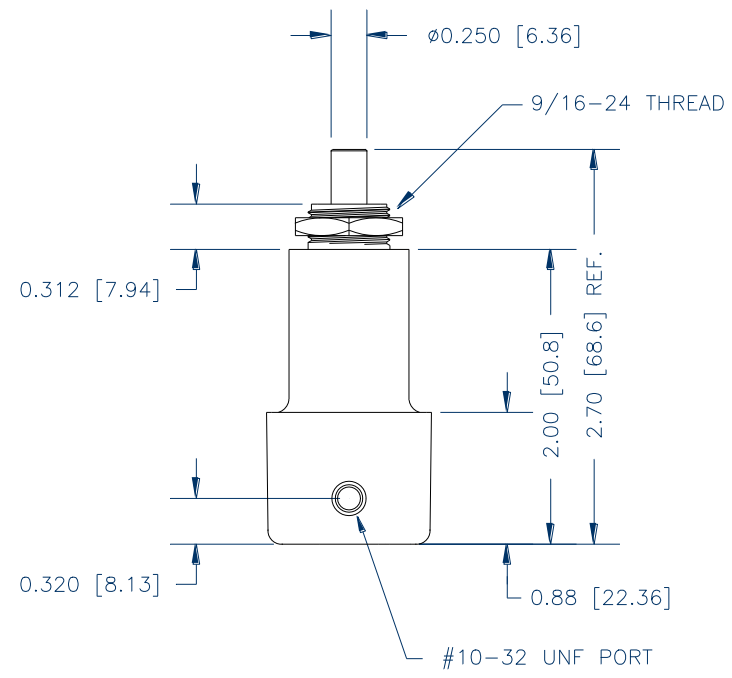

W/KNOB

W/SHAFT

W/O SHAFT

901 SERIES (PRESET)