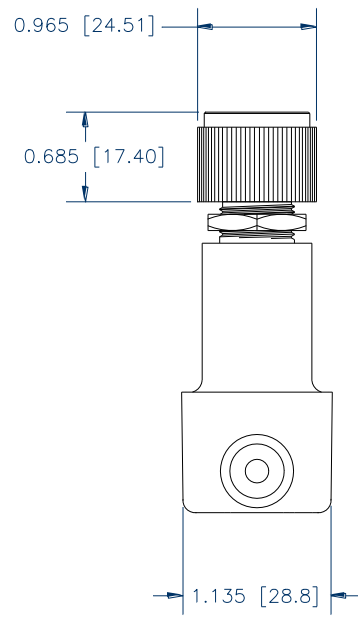

W/KNOB

W/SHAFT

W/O SHAFT

801 SERIES (PRESET)