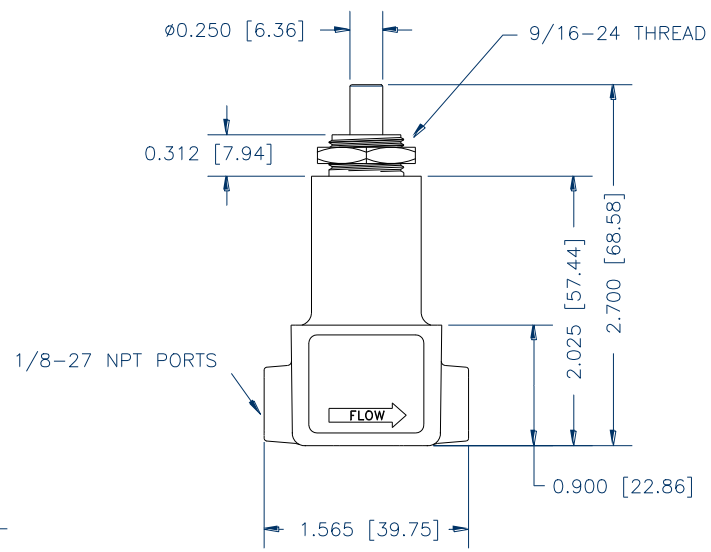

W/KNOB

W/SHAFT

W/O SHAFT

801 SERIES (PRESET)