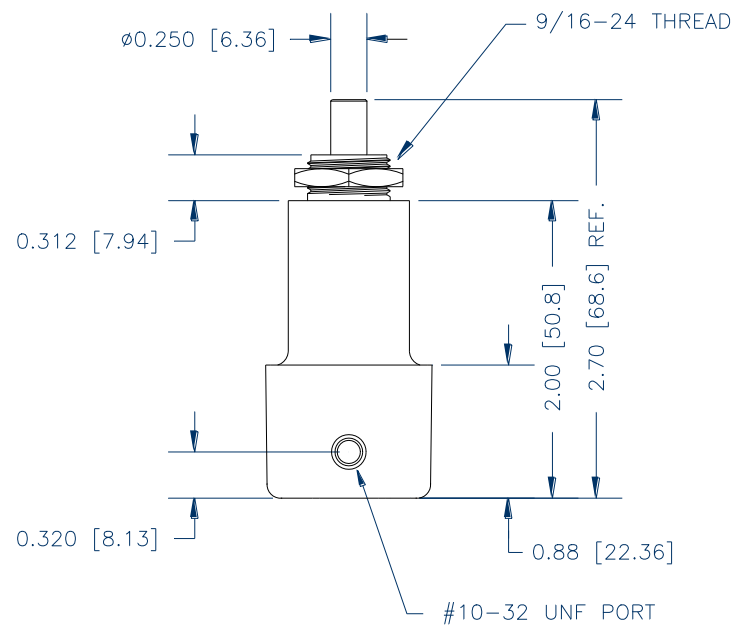

W/KNOB

W/SHAFT

W/O SHAFT

901 SERIES (PRESET)