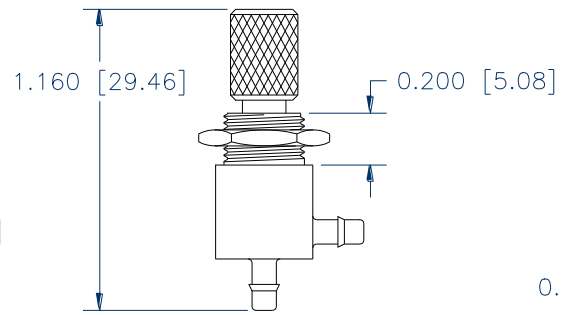

(DIM.S REF. ONLY)
(CLOSED POSITION)

7/16" HEX
MOUNT THRU
5/16" HOLE

NV-30-4-K

NV-30-2-K

NV-30-4-S

NV-30-2-S