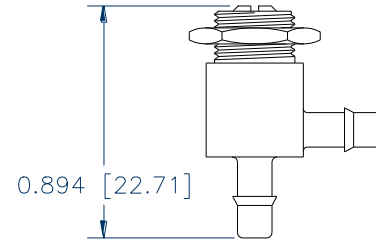

(DIM.S REF. ONLY)
(CLOSED POSITION)

7/16" HEX
MOUNT THRU
5/16" HOLE

NV-30-4-K

NV-30-2-K

NV-30-4-S

NV-30-2-S