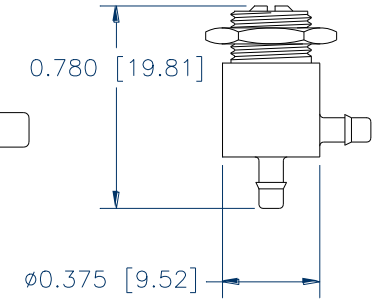

(DIM.S REF. ONLY)
(CLOSED POSITION)

7/16" HEX
MOUNT THRU
5/16" HOLE

NV-30-4-K

NV-30-2-K

NV-30-4-S

NV-30-2-S