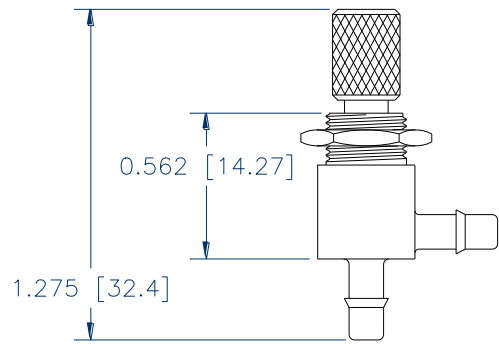

(DIM.S REF. ONLY)
(CLOSED POSITION)

7/16" HEX
MOUNT THRU
5/16" HOLE

NV-30-4-K

NV-30-2-K

NV-30-4-S

NV-30-2-S