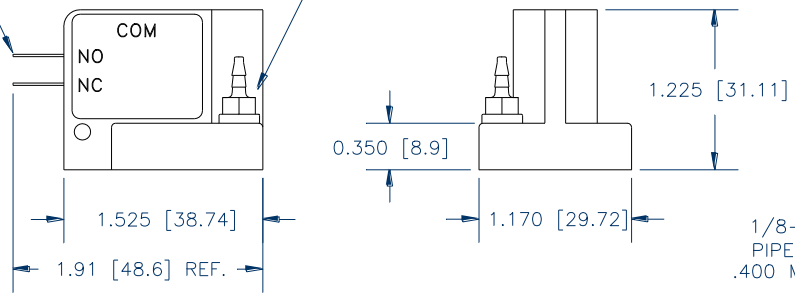

.187 QUICK CONNECT

#10-32 UNF PORT
1/16" BARB STANDARD
1/8" BARB OPTIONAL

FLUSH MOUNT

See Application Note #2 for manifold mount details.