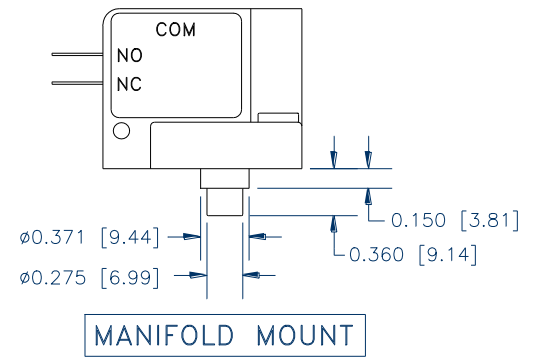

.187 QUICK CONNECT

#10-32 UNF PORT
1/16" BARB STANDARD
1/8" BARB OPTIONAL

FLUSH MOUNT

See Application Note #2 for manifold mount details.