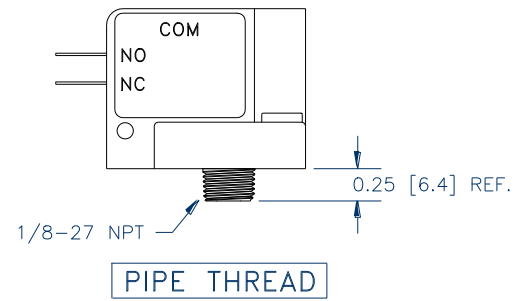

.187 QUICK CONNECT

#10-32 UNF PORT
1/16" BARB STANDARD
1/8" BARB OPTIONAL

FLUSH MOUNT

See Application Note #2 for manifold mount details.