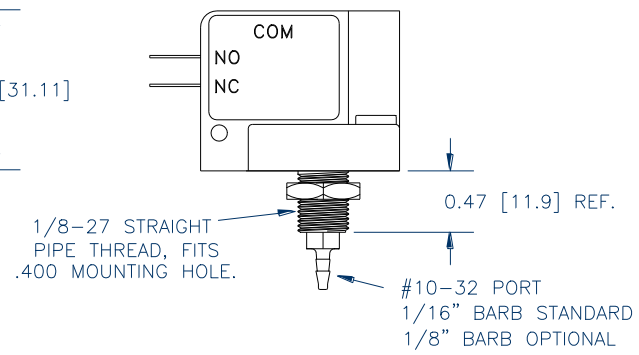

.187 QUICK CONNECT

#10-32 UNF PORT
1/16" BARB STANDARD
1/8" BARB OPTIONAL

FLUSH MOUNT

See Application Note #2 for manifold mount details.